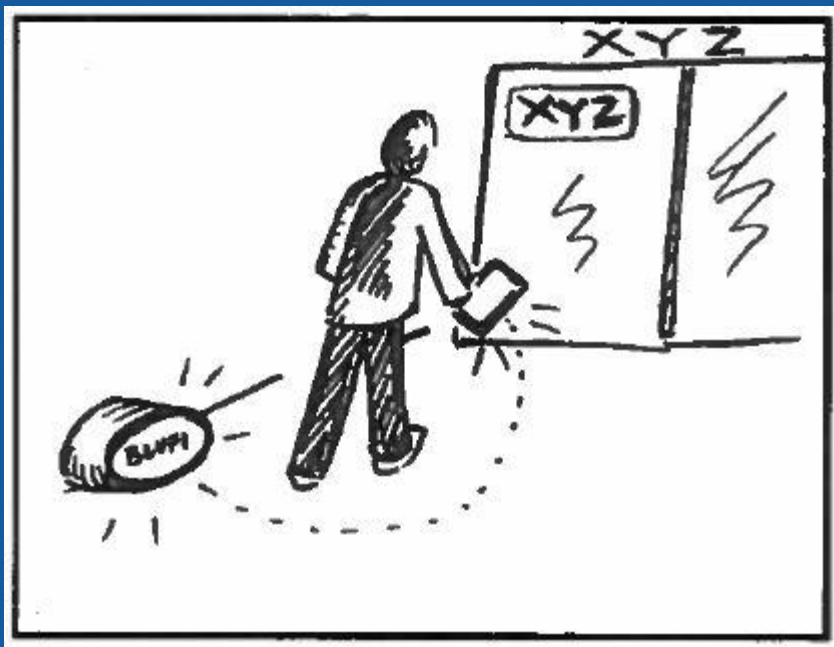

HID iBeacon App herätys

Käyttäjä lähellä HID BLE tunnistetta,
tämä herättää mobiili Appin

- Mobile Access app jos puhelimen OS sulkee appin
- HID beacon iBeacon protokolla herättää Mobile Access app
- Avaus kokemus on mukavampi kun Appi on hereillä
- Sisään rakennettu HID Signo lukijaan